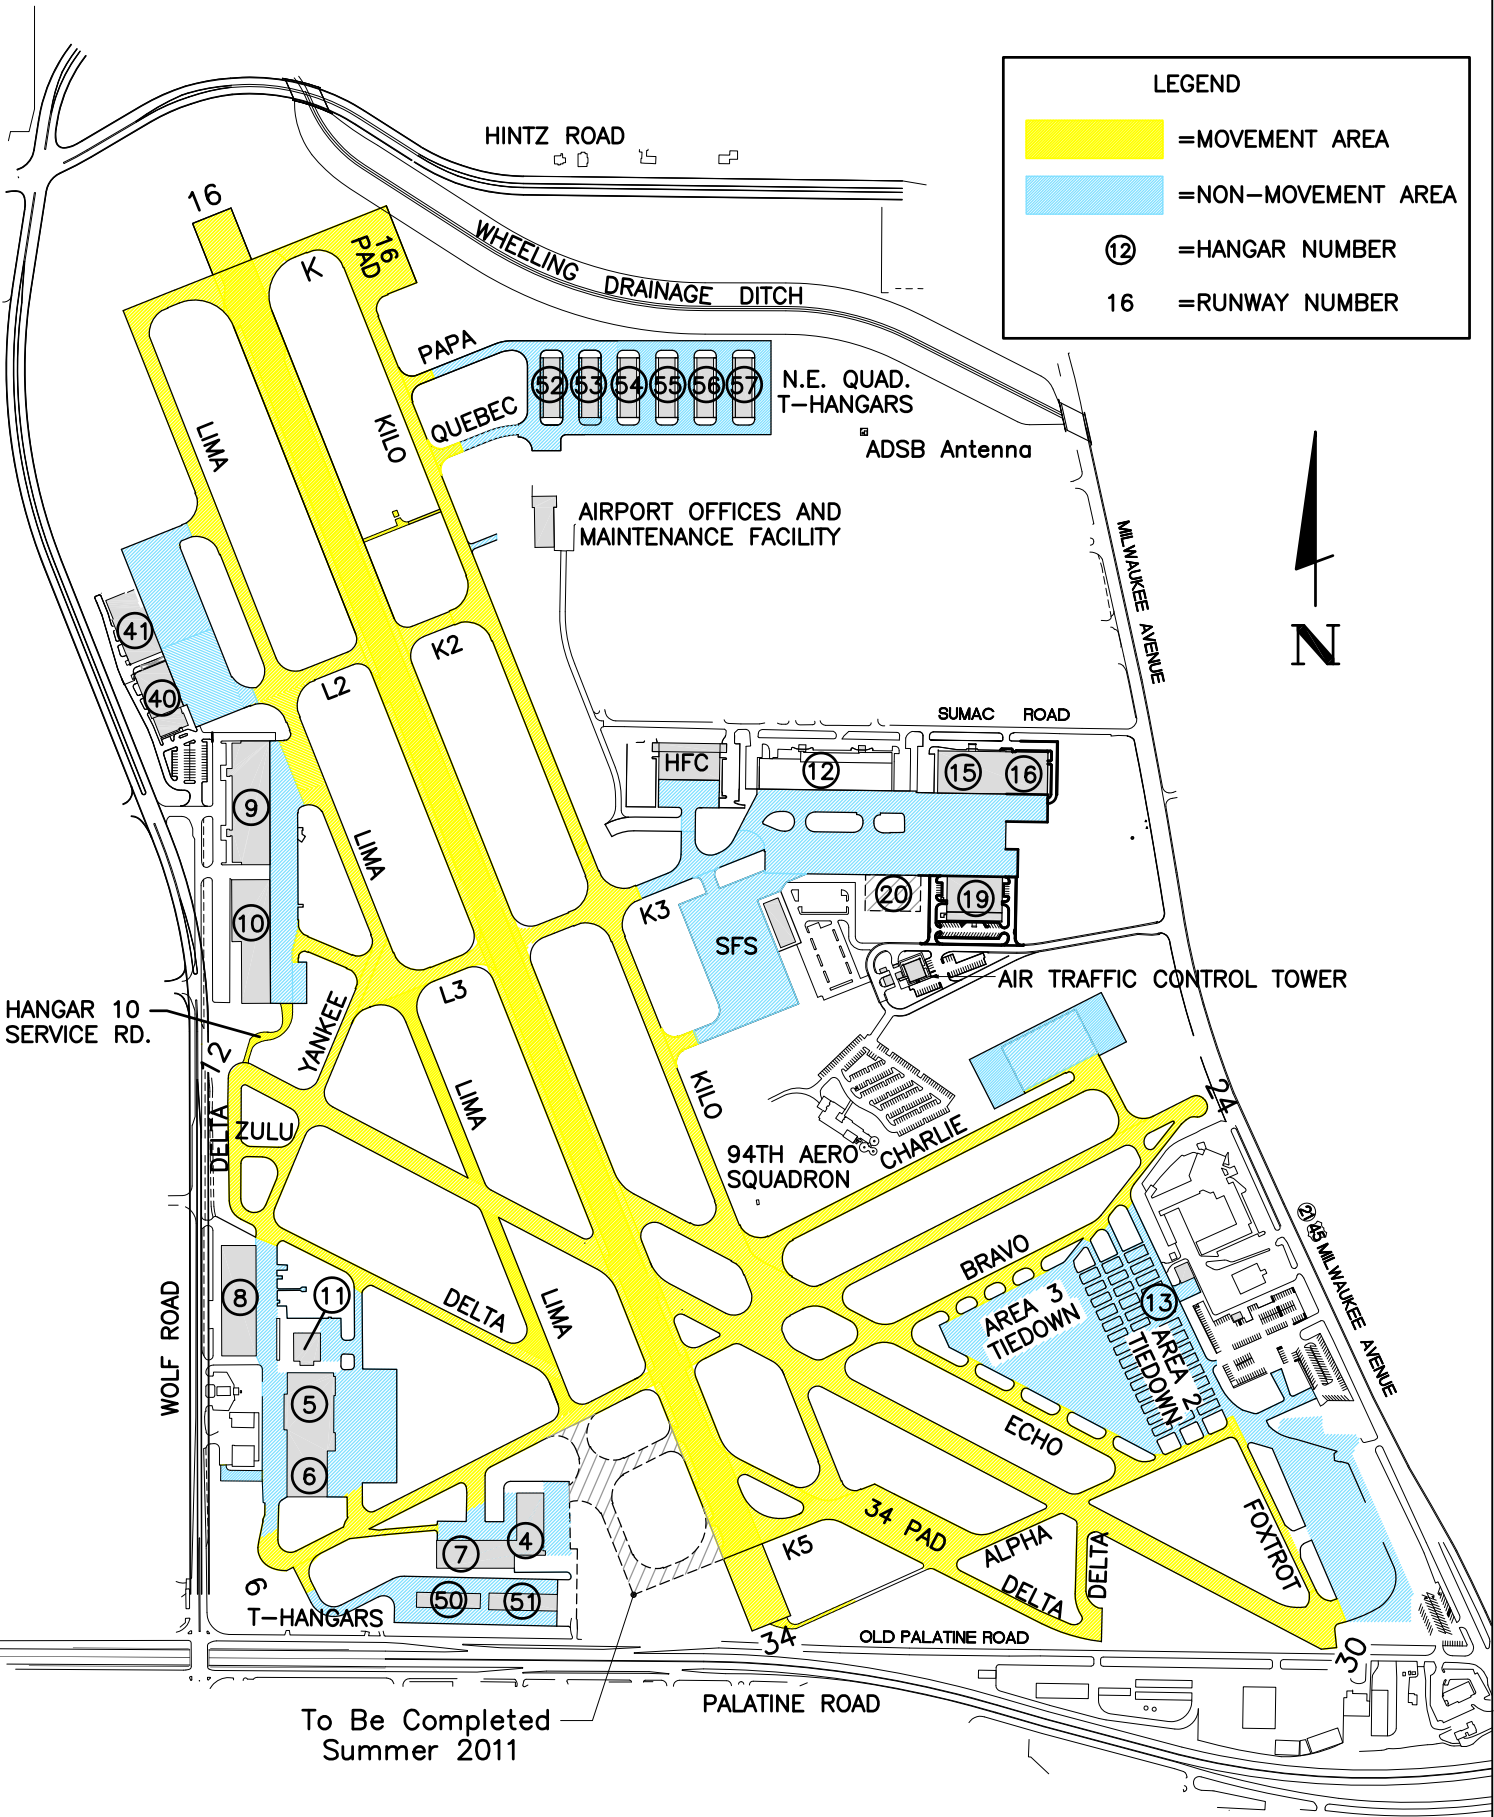

CHICAGO EXECUTIVE AIRPORT MOVEMENT AND NON-MOVEMENT AREA

LEGEND

- =MOVEMENT AREA
- =NON-MOVEMENT AREA
- Ⓜ =HANGAR NUMBER
- 16 =RUNWAY NUMBER

To Be Completed
Summer 2011